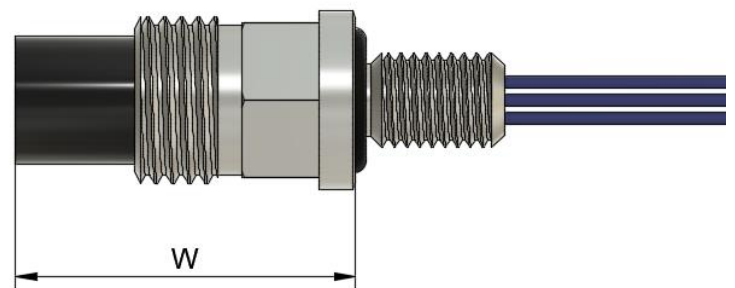

## Tiny Connector (TC)

### Inline Connector (TCIL)

Number of contacts	2	3	4	5	7
Dim. A [mm]	11	11	11	11	11
Dim. B [mm]	15.5	15.5	15.5	15.5	15.5
Dim. C [mm]	12	12	12	12	12
Dim. L [mm]	23.5	23.5	23.5	23.5	23.5
Locking Sleeve Type:	FLS-TC, MLS-TC	FLS-TC, MLS-TC	FLS-TC, MLS-TC	FLS-TC, MLS-TC	FLS-TC, MLS-TC
Cable OD [mm]	5.6	6.5	5.5	5.8	6.0
Cable current [A]	7	7	7	7	4.4
Ordering number for Male	TCIL2M	TCIL3M	TCIL4M	TCIL5M	TCIL7M
Ordering number for Female	TCIL2F	TCIL3F	TCIL4F	TCIL5F	TCIL7F

**Bulk Head Connector (TCBH)**

Number of contacts	2	3	4	5	7
Dim. A [mm]	11	11	11	11	11
Dim. B [mm]	15	15	15	15	15
M[inch thread]	5/16-24 2A UNF	5/16-24 2A UNF	5/16-24 2A UNF	5/16-24 2A UNF	5/16-24 2A UNF
Dim. K [mm]	20.5	20.5	20.5	20.5	20.5
Dim. G [mm]	12.5	12.5	12.5	12.5	12.5
HEX [mm]	13	13	13	13	13
Dim. W [mm]	28.5	28.5	28.5	28.5	28.5
O-Ring [material: Nitrile]	2-012	2-012	2-012	2-012	2-012
Locking Sleeve Type:	FLS-TC, MLS-TC	FLS-TC, MLS-TC	FLS-TC, MLS-TC	FLS-TC, MLS-TC	FLS-TC, MLS-TC
Ordering number for Male	TCBH2MSS	TCBH3MSS	TCBH4MSS	TCBH5MSS	TCBH7MSS
Ordering number for Female	TCBH2FSS	TCBH3FSS	TCBH4FSS	TCBH5FSS	TCBH7FSS

TC data

Specification TC			
Operational		Material	
Max Current	2-5 contacts: 7A 7 contacts: 4.4A	Molding	Low Carbon Neoprene
Max Voltage	300V	Bulkhead	316 Stainless
Insulation	>200megaohm	Contacts	Gold plated per MIL-G 45204 Type II, Grade D, Class 00
Contacts	<0.01 ohm	Pin	Phosphor Bronze
Matings	>500	Sockets	Beryllium Copper
Temperature	-5C - +65C	Location Pin	316 Stainless
Depth	>600 bar	In-line cable	2-5 contacts: 60cm AWG20 (0.5 mm <sup>2</sup> ) 26/34 stranding 7 contacts: 60cm, AWG22 (0.3 mm <sup>2</sup> ) 7/30 stranding
		BH leads	2-5 contacts: 30cm, AWG20 Teflon (0.5 mm <sup>2</sup> ) 19/32 strands 7 contacts: 30cm, AWG22 Teflon (0.3 mm <sup>2</sup> ) 7/30 strands