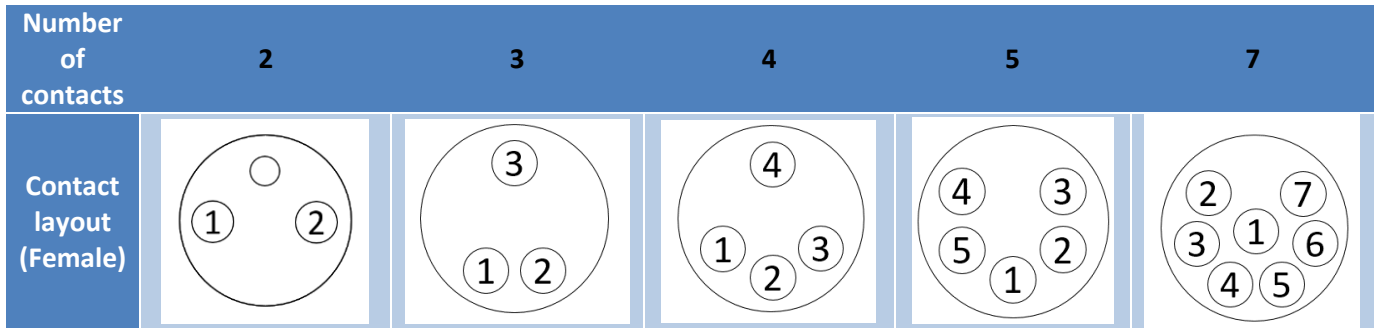

### Inline Connector (TCIL)

Number of contacts	2	3	4	5	7
Dim. A [mm]	11	11	11	11	11
Dim. B [mm]	15.5	15.5	15.5	15.5	15.5
Dim. C [mm]	12	12	12	12	12
Dim. L [mm]	23.5	23.5	23.5	23.5	23.5
Locking Sleeve Type:	FLS-TC, MLS-TC	FLS-TC, MLS-TC	FLS-TC, MLS-TC	FLS-TC, MLS-TC	FLS-TC, MLS-TC
Cable OD [mm]	5.6	6.5	5.5	5.8	6.0
Cable current [A]	7	7	7	7	4.4
Ordering number for Male	TCIL2M	TCIL3M	TCIL4M	TCIL5M	TCIL7M
Ordering number for Female	TCIL2F	TCIL3F	TCIL4F	TCIL5F	TCIL7F

**Bulk Head Connector (TCBH)**

Number of contacts	2	3	4	5	7
Dim. A [mm]	11	11	11	11	11
Dim. B [mm]	15	15	15	15	15
M[inch thread]	5/16-24 2A UNF	5/16-24 2A UNF	5/16-24 2A UNF	5/16-24 2A UNF	5/16-24 2A UNF
Dim. K [mm]	20.5	20.5	20.5	20.5	20.5
Dim. G [mm]	12.5	12.5	12.5	12.5	12.5
HEX [mm]	13	13	13	13	13
Dim. W [mm]	28.5	28.5	28.5	28.5	28.5
O-Ring [material: Nitrile]	2-012	2-012	2-012	2-012	2-012
Locking Sleeve Type:	FLS-TC, MLS-TC	FLS-TC, MLS-TC	FLS-TC, MLS-TC	FLS-TC, MLS-TC	FLS-TC, MLS-TC
Ordering number for Male	TCBH2MSS	TCBH3MSS	TCBH4MSS	TCBH5MSS	TCBH7MSS
Ordering number for Female	TCBH2FSS	TCBH3FSS	TCBH4FSS	TCBH5FSS	TCBH7FSS

TC data

Specification TC			
Operational		Material	
Max Current	2-5 contacts: 7A 7 contacts: 4.4A	Molding	Low Carbon Neoprene
Max Voltage	300V	Bulkhead	316 Stainless
Insulation	>200megaohm	Contacts	Gold plated per MIL-G 45204 Type II, Grade D, Class 00
Contacts	<0.01 ohm	Pin	Phosphor Bronze
Matings	>500	Sockets	Beryllium Copper
Temperature	-5C - +65C	Location Pin	316 Stainless
Depth	>600 bar	In-line cable	2-5 contacts: 60cm AWG20 (0.5 mm <sup>2</sup> ) 26/34 stranding 7 contacts: 60cm, AWG22 (0.3 mm <sup>2</sup> ) 7/30 stranding
		BH leads	2-5 contacts: 30cm, AWG20 Teflon (0.5 mm <sup>2</sup> ) 19/32 strands 7 contacts: 30cm, AWG22 Teflon (0.3 mm <sup>2</sup> ) 7/30 strands