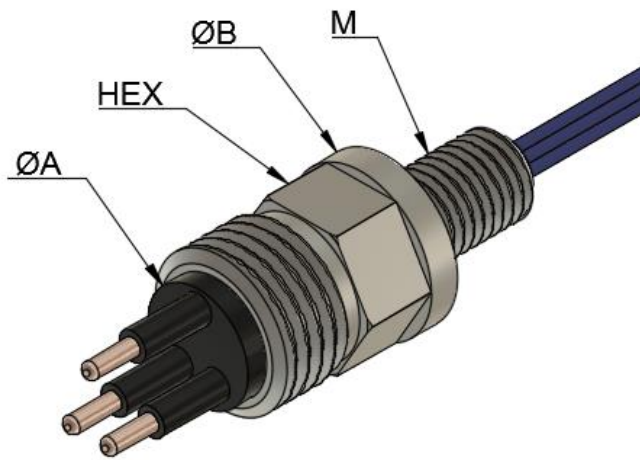

## Tiny Connector (TC)

### Inline Connector (TCIL)

Number of contacts	2	3	4	5	7
Dim. A [mm]	11	11	11	11	11
Dim. B [mm]	15.5	15.5	15.5	15.5	15.5
Dim. C [mm]	12	12	12	12	12
Dim. L [mm]	23.5	23.5	23.5	23.5	23.5
Locking Sleeve Type:	FLS-TC, MLS-TC	FLS-TC, MLS-TC	FLS-TC, MLS-TC	FLS-TC, MLS-TC	FLS-TC, MLS-TC
Cable OD [mm]	5.6	6.5	5.5	5.8	6.0
Cable current [A]	7	7	7	7	4.4
Ordering number for Male	TCIL2M	TCIL3M	TCIL4M	TCIL5M	TCIL7M
Ordering number for Female	TCIL2F	TCIL3F	TCIL4F	TCIL5F	TCIL7F

**Bulk Head Connector (TCBH)**

Number of contacts	2	3	4	5	7
Dim. A [mm]	11	11	11	11	11
Dim. B [mm]	15	15	15	15	15
M[inch thread]	5/16-24 2A UNF	5/16-24 2A UNF	5/16-24 2A UNF	5/16-24 2A UNF	5/16-24 2A UNF
Dim. K [mm]	20.5	20.5	20.5	20.5	20.5
Dim. G [mm]	12.5	12.5	12.5	12.5	12.5
HEX [mm]	13	13	13	13	13
Dim. W [mm]	28.5	28.5	28.5	28.5	28.5
O-Ring [material: Nitrile]	2-012	2-012	2-012	2-012	2-012
Locking Sleeve Type:	FLS-TC, MLS-TC	FLS-TC, MLS-TC	FLS-TC, MLS-TC	FLS-TC, MLS-TC	FLS-TC, MLS-TC
Ordering number for Male	TCBH2MSS	TCBH3MSS	TCBH4MSS	TCBH5MSS	TCBH7MSS
Ordering number for Female	TCBH2FSS	TCBH3FSS	TCBH4FSS	TCBH5FSS	TCBH7FSS

TC data

Specification TC			
Operational		Material	
Max Current	2-5 contacts: 7A 7 contacts: 4.4A	Molding	Low Carbon Neoprene
Max Voltage	300V	Bulkhead	316 Stainless
Insulation	>200megaohm	Contacts	Gold plated per MIL-G 45204 Type II, Grade D, Class 00
Contacts	<0.01 ohm	Pin	Phosphor Bronze
Matings	>500	Sockets	Beryllium Copper
Temperature	-5C - +65C	Location Pin	316 Stainless
Depth	>600 bar	In-line cable	2-5 contacts: 60cm AWG20 (0.5 mm <sup>2</sup> ) 26/34 stranding 7 contacts: 60cm, AWG22 (0.3 mm <sup>2</sup> ) 7/30 stranding
		BH leads	2-5 contacts: 30cm, AWG20 Teflon (0.5 mm <sup>2</sup> ) 19/32 strands 7 contacts: 30cm, AWG22 Teflon (0.3 mm <sup>2</sup> ) 7/30 strands