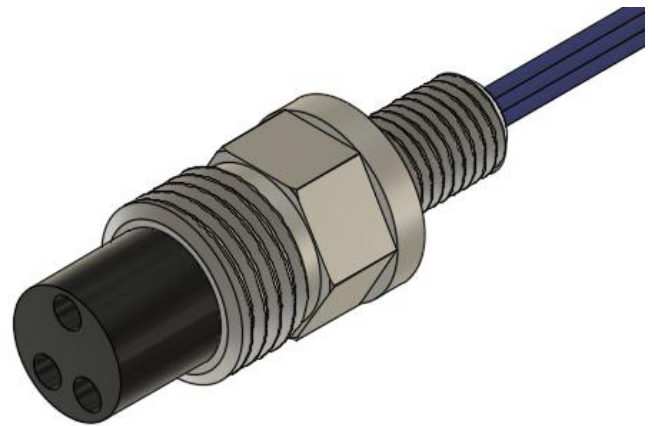

## Tiny Connector (TC)

### Inline Connector (TCIL)

Number of contacts	2	3	4	5	7
Dim. A [mm]	11	11	11	11	11
Dim. B [mm]	15.5	15.5	15.5	15.5	15.5
Dim. C [mm]	12	12	12	12	12
Dim. L [mm]	23.5	23.5	23.5	23.5	23.5
Locking Sleeve Type:	FLS-TC, MLS-TC	FLS-TC, MLS-TC	FLS-TC, MLS-TC	FLS-TC, MLS-TC	FLS-TC, MLS-TC
Cable OD [mm]	5.6	6.5	5.5	5.8	6.0
Cable current [A]	7	7	7	7	4.4
Ordering number for Male	TCIL2M	TCIL3M	TCIL4M	TCIL5M	TCIL7M
Ordering number for Female	TCIL2F	TCIL3F	TCIL4F	TCIL5F	TCIL7F

**Bulk Head Connector (TCBH)**

Number of contacts	2	3	4	5	7
Dim. A [mm]	11	11	11	11	11
Dim. B [mm]	15	15	15	15	15
M[inch thread]	5/16-24 2A UNF	5/16-24 2A UNF	5/16-24 2A UNF	5/16-24 2A UNF	5/16-24 2A UNF
Dim. K [mm]	20.5	20.5	20.5	20.5	20.5
Dim. G [mm]	12.5	12.5	12.5	12.5	12.5
HEX [mm]	13	13	13	13	13
Dim. W [mm]	28.5	28.5	28.5	28.5	28.5
O-Ring [material: Nitrile]	2-012	2-012	2-012	2-012	2-012
Locking Sleeve Type:	FLS-TC, MLS-TC	FLS-TC, MLS-TC	FLS-TC, MLS-TC	FLS-TC, MLS-TC	FLS-TC, MLS-TC
Ordering number for Male	TCBH2MSS	TCBH3MSS	TCBH4MSS	TCBH5MSS	TCBH7MSS
Ordering number for Female	TCBH2FSS	TCBH3FSS	TCBH4FSS	TCBH5FSS	TCBH7FSS

TC data

Specification TC			
Operational		Material	
Max Current	2-5 contacts: 7A 7 contacts: 4.4A	Molding	Low Carbon Neoprene
Max Voltage	300V	Bulkhead	316 Stainless
Insulation	>200megaohm	Contacts	Gold plated per MIL-G 45204 Type II, Grade D, Class 00
Contacts	<0.01 ohm	Pin	Phosphor Bronze
Matings	>500	Sockets	Beryllium Copper
Temperature	-5C - +65C	Location Pin	316 Stainless
Depth	>600 bar	In-line cable	2-5 contacts: 60cm AWG20 (0.5 mm <sup>2</sup> ) 26/34 stranding 7 contacts: 60cm, AWG22 (0.3 mm <sup>2</sup> ) 7/30 stranding
		BH leads	2-5 contacts: 30cm, AWG20 Teflon (0.5 mm <sup>2</sup> ) 19/32 strands 7 contacts: 30cm, AWG22 Teflon (0.3 mm <sup>2</sup> ) 7/30 strands