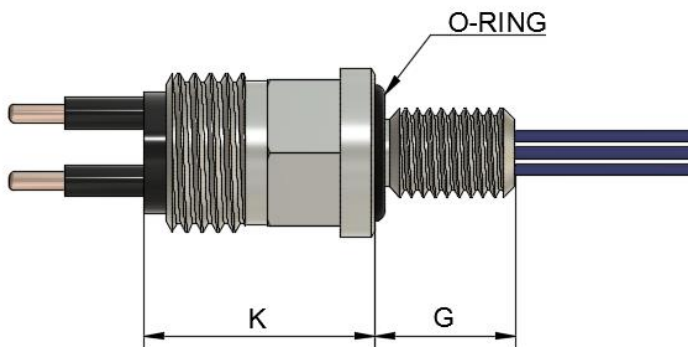

## Tiny Connector (TC)

### Inline Connector (TCIL)

Number of contacts	2	3	4	5	7
Dim. A [mm]	11	11	11	11	11
Dim. B [mm]	15.5	15.5	15.5	15.5	15.5
Dim. C [mm]	12	12	12	12	12
Dim. L [mm]	23.5	23.5	23.5	23.5	23.5
Locking Sleeve Type:	FLS-TC, MLS-TC	FLS-TC, MLS-TC	FLS-TC, MLS-TC	FLS-TC, MLS-TC	FLS-TC, MLS-TC
Cable OD [mm]	5.6	6.5	5.5	5.8	6.0
Cable current [A]	7	7	7	7	4.4
Ordering number for Male	TCIL2M	TCIL3M	TCIL4M	TCIL5M	TCIL7M
Ordering number for Female	TCIL2F	TCIL3F	TCIL4F	TCIL5F	TCIL7F

**Bulk Head Connector (TCBH)**

Number of contacts	2	3	4	5	7
Dim. A [mm]	11	11	11	11	11
Dim. B [mm]	15	15	15	15	15
M[inch thread]	5/16-24 2A UNF	5/16-24 2A UNF	5/16-24 2A UNF	5/16-24 2A UNF	5/16-24 2A UNF
Dim. K [mm]	20.5	20.5	20.5	20.5	20.5
Dim. G [mm]	12.5	12.5	12.5	12.5	12.5
HEX [mm]	13	13	13	13	13
Dim. W [mm]	28.5	28.5	28.5	28.5	28.5
O-Ring [material: Nitrile]	2-012	2-012	2-012	2-012	2-012
Locking Sleeve Type:	FLS-TC, MLS-TC	FLS-TC, MLS-TC	FLS-TC, MLS-TC	FLS-TC, MLS-TC	FLS-TC, MLS-TC
Ordering number for Male	TCBH2MSS	TCBH3MSS	TCBH4MSS	TCBH5MSS	TCBH7MSS
Ordering number for Female	TCBH2FSS	TCBH3FSS	TCBH4FSS	TCBH5FSS	TCBH7FSS

TC data

Specification TC			
Operational		Material	
Max Current	2-5 contacts: 7A 7 contacts: 4.4A	Molding	Low Carbon Neoprene
Max Voltage	300V	Bulkhead	316 Stainless
Insulation	>200megaohm	Contacts	Gold plated per MIL-G 45204 Type II, Grade D, Class 00
Contacts	<0.01 ohm	Pin	Phosphor Bronze
Matings	>500	Sockets	Beryllium Copper
Temperature	-5C - +65C	Location Pin	316 Stainless
Depth	>600 bar	In-line cable	2-5 contacts: 60cm AWG20 (0.5 mm <sup>2</sup> ) 26/34 stranding 7 contacts: 60cm, AWG22 (0.3 mm <sup>2</sup> ) 7/30 stranding
		BH leads	2-5 contacts: 30cm, AWG20 Teflon (0.5 mm <sup>2</sup> ) 19/32 strands 7 contacts: 30cm, AWG22 Teflon (0.3 mm <sup>2</sup> ) 7/30 strands