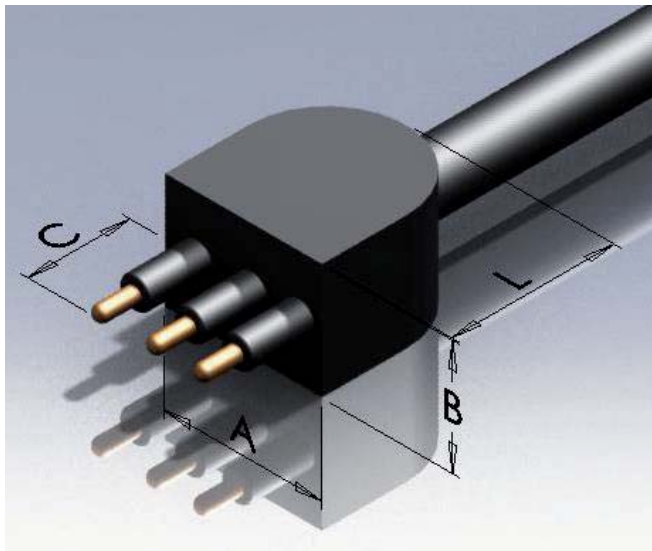

BIRNS *Aquamate* LLC

Flat (FAWL, FAWM)

Inline Connector (FAWL-IL, FAWM-IL)

FAWL-IL, FAWM-IL Data Table

	FAWL				FAWM	
Number of contacts	2	3	4	5	8	10
Dim. A [mm]	20	20	20	20	21	21
Dim. B [mm]	14.7	14.7	14.7	14.7	16	16
Dim. C [mm]	13	13	13	13	13	13
Dim. L [mm]	20.7	20.7	20.7	20.7	25	25
Dim. N [mm]	26.7	26.7	26.7	26.7	35	35
Cable OD [mm]	8	9.4	10	8	10	10.5
Cable current [A] FAWM/ FAWL	7	7	7	7	7	7
Ordering number for Female FAWL/FAWM	FAWL-IL2F	FAWL-IL3F	FAWL-IL4F	FAWL-IL5F	FAWM-IL8F	FAWM-IL10F
Ordering number for Male FAWL/FAWM	FAWL-IL2M	FAWL-IL3M	FAWL-IL4M	FAWL-IL5M	FAWM-IL8M	FAWM-IL10M
NOTE:						

	FAWL				FAWM	
Number of contacts	2	3	4	5	8	10
M[inch thread]	7/16-20 UNF	7/16-20 UNF	7/16-20 UNF	7/16-20 UNF	7/16-20 UNF	7/16-20 UNF
Dim. A [mm]	20	20	20	20	21	21
Dim. B [mm]	14.7	14.7	14.7	14.7	16	16
Dim. K [mm]	20.7	20.7	20.7	20.7	25	25
Dim. F [mm]	26.7	26.7	26.7	26.7	35	35
Dim. W [mm]	19	19	19	19	25, 19, 12.5	25, 19, 12.5
O-Ring [material: Nitrile]	2-014	2-014	2-014	2-014	2-014	2-014
Ordering number for Female FAWL/FAWM	FAWL-BH2F	FAWL-BH3F	FAWL-BH4F	FAWL-BH5F	FAWM-BH8F	FAWM-BH10F
Ordering number for Male FAWL/FAWM	FAWL-BH2M	FAWL-BH3M	FAWL-BH4M	FAWL-BH5M	FAWM-BH8M	FAWM-BH10M
NOTE:						

FAWL, FAWM Data

Contact Layout - FAWL, FAWM

	FAWL				FAWM	
Number of contacts	2	3	4	5	8	10
Contact layout (Female)						

Specification - FAWL, FAWM;

Operational		Material	
Max Current	FAWL/FAWM: 7A	Molding	Low Carbon Neoprene
Max Voltage	300V	Bulkhead	Brass, 316 Stainless, Titanium
Insulation	>200 megaohm	Contacts	Gold plated per MIL-G 45204 Type II, Grade D, Class 00
Contacts	<0.01 ohm	Pin	Phosphor Bronze
Matings	>750	Sockets	Beryllium Copper
Temperature	-5C - +65C		
Depth	>600 bar	In-line cable	2-4 contacts: 60cm, AWG 18 (0.82 mm ²) 16/30 stranding 5-10 contacts: 60cm, AWG 20 (0.5 mm ²) 26/34 stranding
		BH leads	30cm, AWG 20 Teflon, (0.6 mm ²) 19/32 stranding