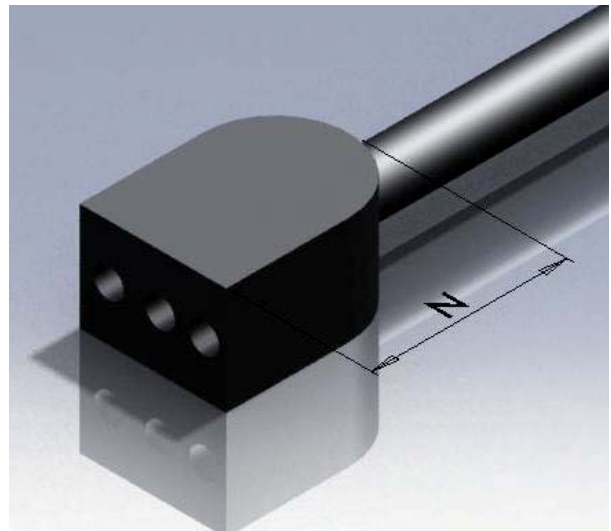

BIRNS *Aquamate* LLC

Flat (FAWL, FAWM)

Inline Connector (FAWL-IL, FAWM-IL)

FAWL-IL, FAWM-IL Data Table

	FAWL				FAWM	
Number of contacts	2	3	4	5	8	10
Dim. A [mm]	20	20	20	20	21	21
Dim. B [mm]	14.7	14.7	14.7	14.7	16	16
Dim. C [mm]	13	13	13	13	13	13
Dim. L [mm]	20.7	20.7	20.7	20.7	25	25
Dim. N [mm]	26.7	26.7	26.7	26.7	35	35
Cable OD [mm]	8	9.4	10	8	10	10.5
Cable current [A] FAWM/ FAWL	7	7	7	7	7	7
Ordering number for Female FAWL/FAWM	FAWL-IL2F	FAWL-IL3F	FAWL-IL4F	FAWL-IL5F	FAWM-IL8F	FAWM-IL10F
Ordering number for Male FAWL/FAWM	FAWL-IL2M	FAWL-IL3M	FAWL-IL4M	FAWL-IL5M	FAWM-IL8M	FAWM-IL10M
NOTE:						

	FAWL				FAWM	
Number of contacts	2	3	4	5	8	10
M[inch thread]	7/16-20 UNF	7/16-20 UNF	7/16-20 UNF	7/16-20 UNF	7/16-20 UNF	7/16-20 UNF
Dim. A [mm]	20	20	20	20	21	21
Dim. B [mm]	14.7	14.7	14.7	14.7	16	16
Dim. K [mm]	20.7	20.7	20.7	20.7	25	25
Dim. F [mm]	26.7	26.7	26.7	26.7	35	35
Dim. W [mm]	19	19	19	19	25, 19, 12.5	25, 19, 12.5
O-Ring [material: Nitrile]	2-014	2-014	2-014	2-014	2-014	2-014
Ordering number for Female FAWL/FAWM	FAWL-BH2F	FAWL-BH3F	FAWL-BH4F	FAWL-BH5F	FAWM-BH8F	FAWM-BH10F
Ordering number for Male FAWL/FAWM	FAWL-BH2M	FAWL-BH3M	FAWL-BH4M	FAWL-BH5M	FAWM-BH8M	FAWM-BH10M
NOTE:						

FAWL, FAWM Data

Contact Layout - FAWL, FAWM

	FAWL				FAWM	
Number of contacts	2	3	4	5	8	10
Contact layout (Female)						

Specification - FAWL, FAWM;

Operational		Material	
Max Current	FAWL/FAWM: 7A	Molding	Low Carbon Neoprene
Max Voltage	300V	Bulkhead	Brass, 316 Stainless, Titanium
Insulation	>200 megaohm	Contacts	Gold plated per MIL-G 45204 Type II, Grade D, Class 00
Contacts	<0.01 ohm	Pin	Phosphor Bronze
Matings	>750	Sockets	Beryllium Copper
Temperature	-5C - +65C		
Depth	>600 bar	In-line cable	2-4 contacts: 60cm, AWG 18 (0.82 mm ²) 16/30 stranding 5-10 contacts: 60cm, AWG 20 (0.5 mm ²) 26/34 stranding
		BH leads	30cm, AWG 20 Teflon, (0.6 mm ²) 19/32 stranding