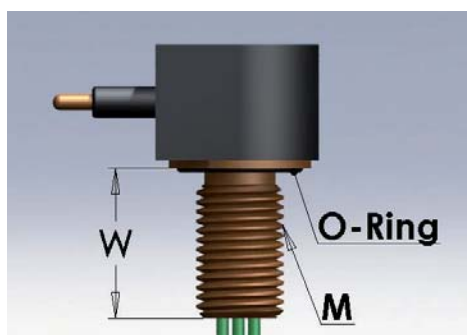

Bulk Head Connector (FAWL-BH, FAWM-BH)

FAWL-BH, FAWM-BH; Data Table

	FAWL				FAWM	
Number of contacts	2	3	4	5	8	10
M[inch thread]	7/16-20 UNF	7/16-20 UNF	7/16-20 UNF	7/16-20 UNF	7/16-20 UNF	7/16-20 UNF
Dim. A [mm]	20	20	20	20	21	21
Dim. B [mm]	14.7	14.7	14.7	14.7	16	16
Dim. K [mm]	20.7	20.7	20.7	20.7	25	25
Dim. F [mm]	26.7	26.7	26.7	26.7	35	35
Dim. W [mm]	19	19	19	19	25, 19, 12.5	25, 19, 12.5
O-Ring [material: Nitrile]	2-014	2-014	2-014	2-014	2-014	2-014
Ordering number for Female FAWL/FAWM	FAWL-BH2F	FAWL-BH3F	FAWL-BH4F	FAWL-BH5F	FAWM-BH8F	FAWM-BH10F
Ordering number for Male FAWL/FAWM	FAWL-BH2M	FAWL-BH3M	FAWL-BH4M	FAWL-BH5M	FAWM-BH8M	FAWM-BH10M
NOTE: