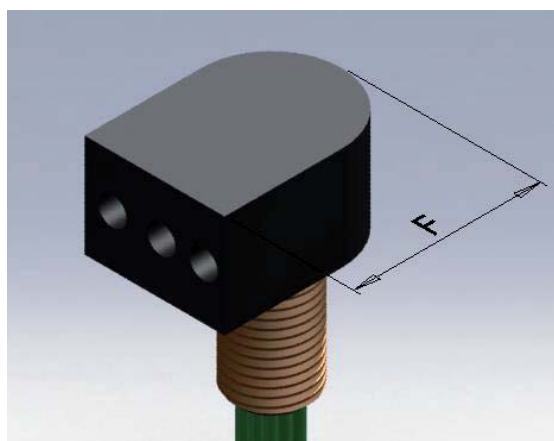

Bulk Head Connector (FAWL-BH, FAWM-BH)

FAWL-BH, FAWM-BH; Data Table

	FAWL				FAWM	
Number of contacts	2	3	4	5	8	10
M[inch thread]	7/16-20 UNF	7/16-20 UNF	7/16-20 UNF	7/16-20 UNF	7/16-20 UNF	7/16-20 UNF
Dim. A [mm]	20	20	20	20	21	21
Dim. B [mm]	14.7	14.7	14.7	14.7	16	16
Dim. K [mm]	20.7	20.7	20.7	20.7	25	25
Dim. F [mm]	26.7	26.7	26.7	26.7	35	35
Dim. W [mm]	19	19	19	19	25, 19, 12.5	25, 19, 12.5
O-Ring [material: Nitrile]	2-014	2-014	2-014	2-014	2-014	2-014
Ordering number for Female FAWL/FAWM	FAWL-BH2F	FAWL-BH3F	FAWL-BH4F	FAWL-BH5F	FAWM-BH8F	FAWM-BH10F
Ordering number for Male FAWL/FAWM	FAWL-BH2M	FAWL-BH3M	FAWL-BH4M	FAWL-BH5M	FAWM-BH8M	FAWM-BH10M
NOTE: