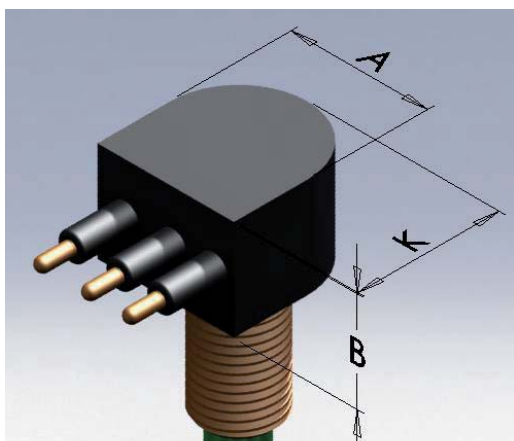

Bulk Head Connector (FAWL-BH, FAWM-BH)

FAWL-BH, FAWM-BH; Data Table

	FAWL				FAWM	
Number of contacts	2	3	4	5	8	10
M[inch thread]	7/16-20 UNF	7/16-20 UNF	7/16-20 UNF	7/16-20 UNF	7/16-20 UNF	7/16-20 UNF
Dim. A [mm]	20	20	20	20	21	21
Dim. B [mm]	14.7	14.7	14.7	14.7	16	16
Dim. K [mm]	20.7	20.7	20.7	20.7	25	25
Dim. F [mm]	26.7	26.7	26.7	26.7	35	35
Dim. W [mm]	19	19	19	19	25, 19, 12.5	25, 19, 12.5
O-Ring [material: Nitrile]	2-014	2-014	2-014	2-014	2-014	2-014
Ordering number for Female FAWL/FAWM	FAWL-BH2F	FAWL-BH3F	FAWL-BH4F	FAWL-BH5F	FAWM-BH8F	FAWM-BH10F
Ordering number for Male FAWL/FAWM	FAWL-BH2M	FAWL-BH3M	FAWL-BH4M	FAWL-BH5M	FAWM-BH8M	FAWM-BH10M
NOTE: